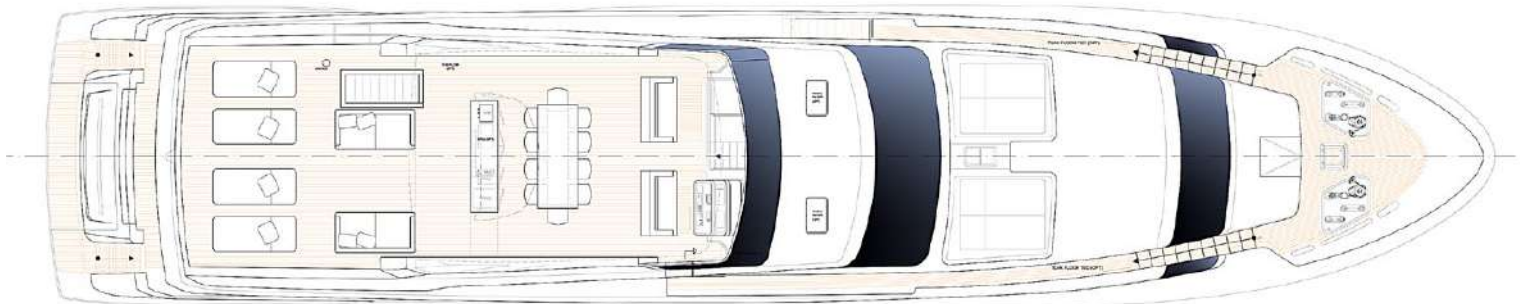

Main bridge

Main bridge

Master cabin

Master cabin

Master cabin

VIP Cabins

VIP bathroom

Pilot house

Fly bridge

Brochure provided for information only but not for contractual purposes

Fly bridge

Bridge

Machineries

Layouts

YACHT
SL118 636

Profile

YACHT
SL118 636

Flying bridge

Non contractual purposes.

SANLORENZO

Layouts

YACHT
SL118 636

Main deck

YACHT
SL118 636