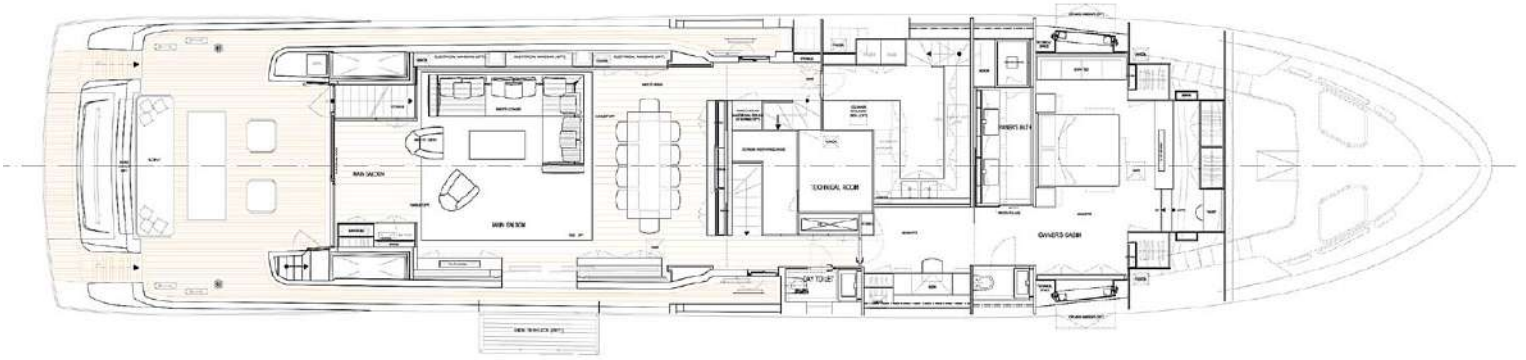

ASKING PRICE : ~~9.900.000 € ex vat~~ now 8.900.000 € ex vat

Specifications

OVERVIEW

Name : Andinoria
Yacht Type : planning hull
Class : RINA pleasure

DIMENSIONS

Length Overall : 36,5m
Beam : 7,60m
Max Draft : 2,25m
Gross Tonnage : 269

YACHT
SL118 636

Flying bridge

Non contractual purposes.

SANLORENZO

Layouts

YACHT
SL118 636

Main deck

YACHT
SL118 636

Lower deck

Non contractual purposes.

SANLORENZO

PHOTOS