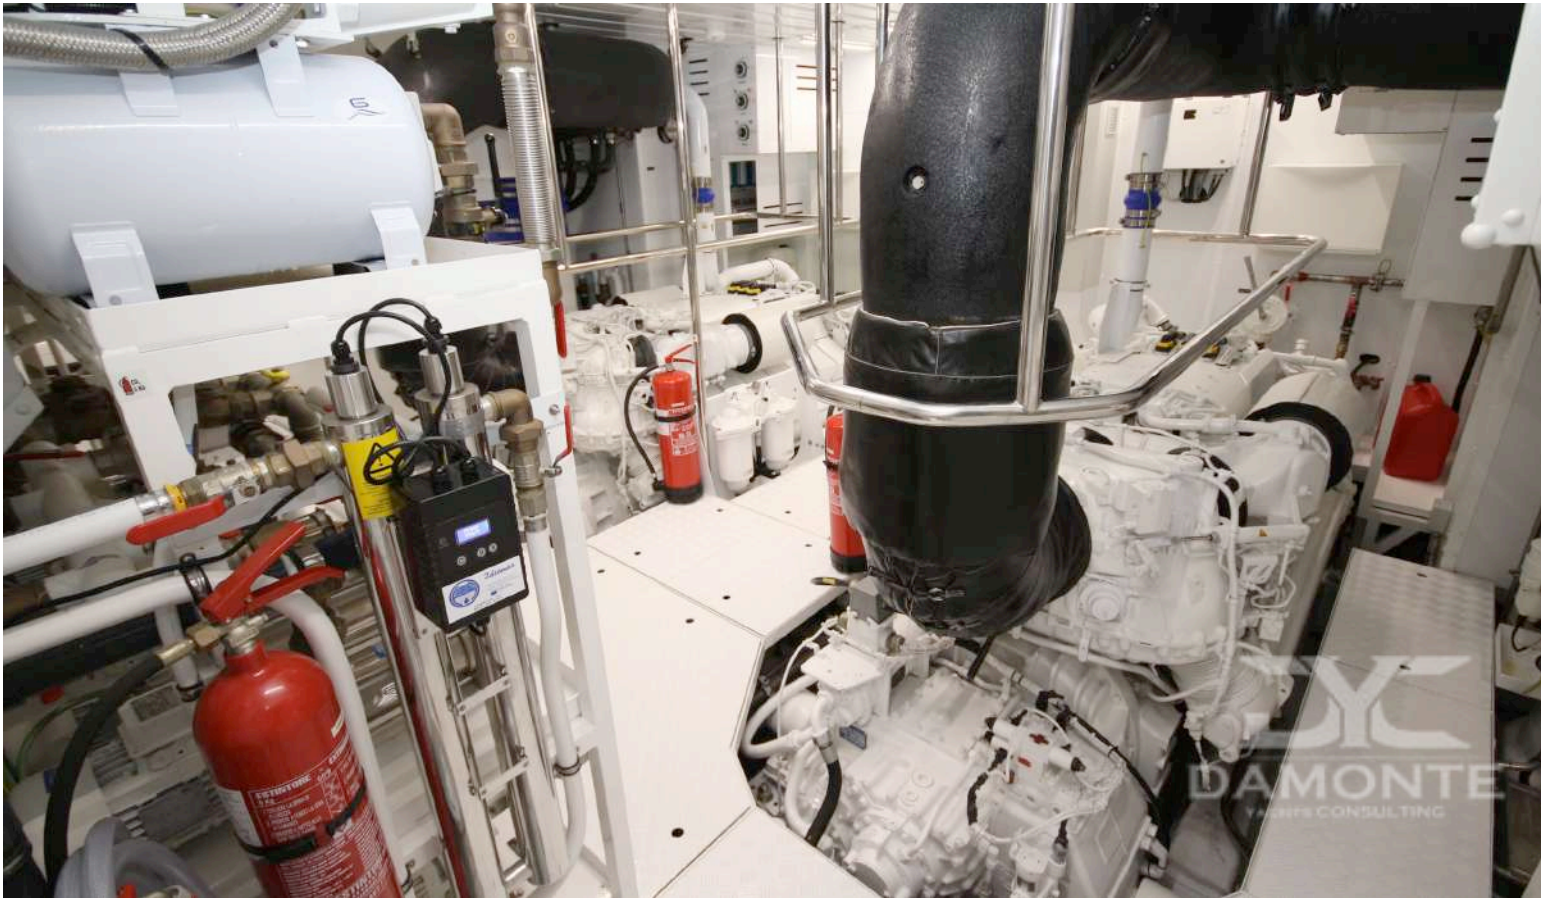

Machineries