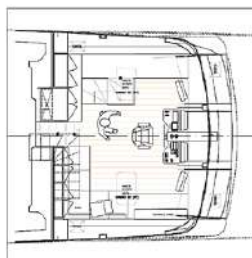

ASKING PRICE : ~~9.900.000 € ex vat~~ now 8.900.000 € ex vat

Specifications

OVERVIEW

Name : Andinoria
Yacht Type : planning hull
Class : RINA pleasure

DIMENSIONS

Length Overall : 36,5m
Beam : 7,60m
Max Draft : 2,25m
Gross Tonnage : 269

Fly bridge

Brochure provided for information only but not for contractual purposes

Fly bridge

Bridge

Machineries

Layouts

YACHT
SL118 636

Profile

YACHT
SL118 636

Flying bridge

Non contractual purposes.

SANLORENZO

Layouts

YACHT
SL118 636

Main deck

YACHT
SL118 636